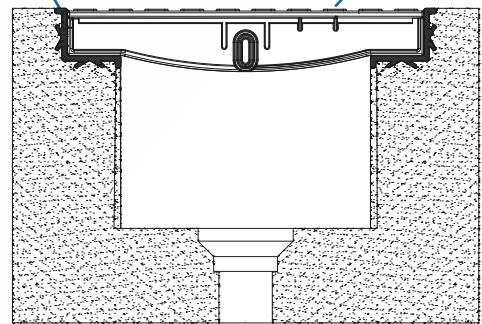

## (DE27 Series)

This antiskid grating is designed for professional applications. The single spine grating is suitable for straight and curve overflow pools. The anti-slip coloured top offer extra comfort and maximize safety for the swimmers.

Grating Support Profile

Anti Slip Grating

Code	Model	Colour	Size
88171001	DE2720W	White	200 x 26.5 mm (1m)
88171008	DE2720B	Blue	200 x 26.5 mm (1m)
88171101	DE2725W	White	250 x 26.5 mm (1m)
88171108	DE2725B	Blue	250 x 26.5 mm (1m)
88171201	DE2730W	White	300 x 26.5 mm (1m)
88171208	DE2730B	Blue	300 x 26.5 mm (1m)