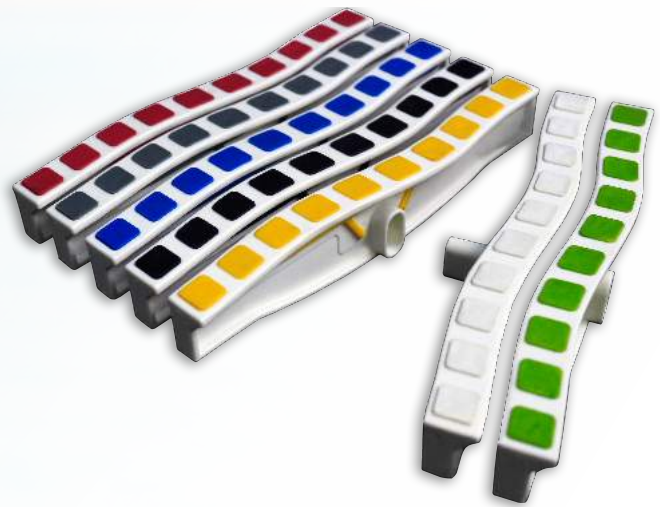

# TPV Antiskid Grating

## (DE27 Series)

This antiskid grating is designed for professional applications. The single spine grating is suitable for straight and curve overflow pools. The anti-slip coloured top offer extra comfort and maximize safety for the swimmers.

### Product Features

- Materials : Glass Filled PP + TPV
- Anti-slip materials: Thermoplastic Vulcanizate(TPV)
- Durable, UV resistant
- Standard color : White / Blue
- Other Colours available for order up to 500 metres

Grating Support Profile

Anti Slip Grating

Code	Model	Colour	Size
88171001	DE2720W	White	200 x 26.5 mm (1m)
88171008	DE2720B	Blue	200 x 26.5 mm (1m)
88171101	DE2725W	White	250 x 26.5 mm (1m)
88171108	DE2725B	Blue	250 x 26.5 mm (1m)
88171201	DE2730W	White	300 x 26.5 mm (1m)
88171208	DE2730B	Blue	300 x 26.5 mm (1m)