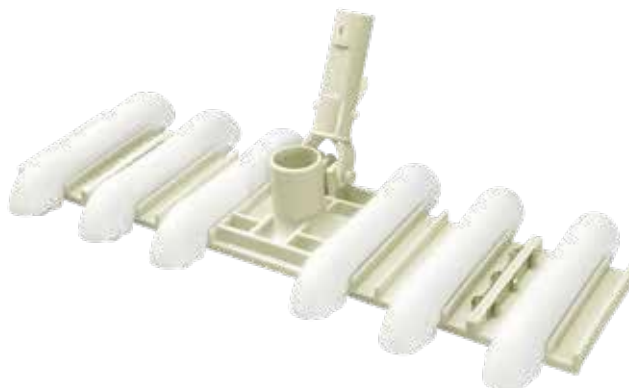

VACUUM HEAD

Vacuum Head

Emaux vacuum heads are made of robust PA / Aluminium materials. These models are designed for heavy-duty use and have a strengthened handle and flexible wheels.

14" Aluminium Vacuum Head
(Ø38mm connection)

Code	Model
9101301	CE310

18" Aluminium Vacuum Head
(Ø38mm connection)

Code	Model
9101302	CE311

18" Aluminium Vacuum Head
(Ø50mm connection)

Code	Model
9101303	CE312

14" Flexible Pool Vacuum Head

Code	Model
88050301	CE301

19" Flexible Pool Vacuum Head

Code	Model
88050304	CE305

Economy Vinyl liner Vacuum Head

Code	Model
88050302	CE302

Deluxe Vinyl liner Vacuum Head

Code	Model
88050303	CE304