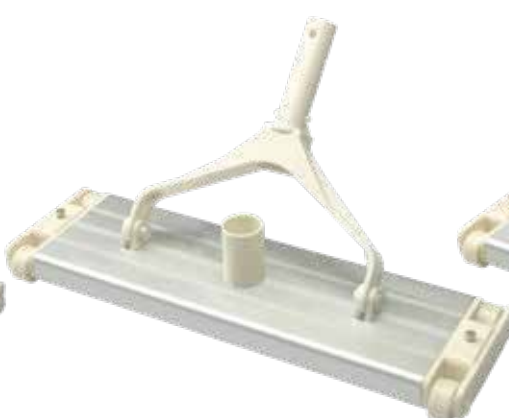

VACUUM HEAD

Vacuum Head

Emaux vacuum heads are made of robust PA / Aluminium materials. These models are designed for heavy-duty use and have a strengthened handle and flexible wheels.

14" Aluminium Vacuum Head
(Ø38mm connection)

Code	Model
9101301	CE310

18" Aluminium Vacuum Head
(Ø38mm connection)

Code	Model
9101302	CE311

18" Aluminium Vacuum Head
(Ø50mm connection)

Code	Model
9101303	CE312

14" Flexible Pool Vacuum Head

Code	Model
88050301	CE301

19" Flexible Pool Vacuum Head

Code	Model
88050304	CE305

Economy Vinyl liner Vacuum Head

Code	Model
88050302	CE302

Deluxe Vinyl liner Vacuum Head

Code	Model
88050303	CE304