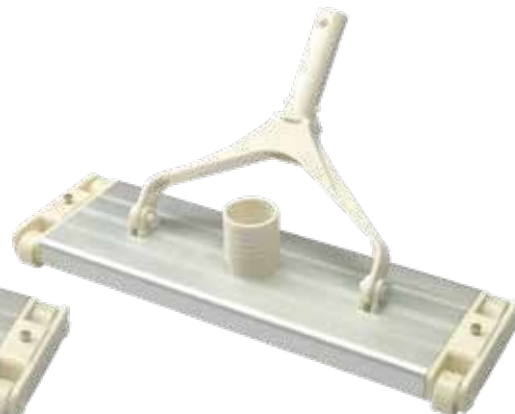

VACUUM HEAD

Vacuum Head

Emaux vacuum heads are made of robust PA / Aluminium materials. These models are designed for heavy-duty use and have a strengthened handle and flexible wheels.

14" Aluminium Vacuum Head
(Ø38mm connection)

Code	Model
9101301	CE310

18" Aluminium Vacuum Head
(Ø38mm connection)

Code	Model
9101302	CE311

18" Aluminium Vacuum Head
(Ø50mm connection)

Code	Model
9101303	CE312

14" Flexible Pool Vacuum Head

Code	Model
88050301	CE301

19" Flexible Pool Vacuum Head

Code	Model
88050304	CE305

Economy Vinyl liner Vacuum Head

Code	Model
88050302	CE302

Deluxe Vinyl liner Vacuum Head

Code	Model
88050303	CE304