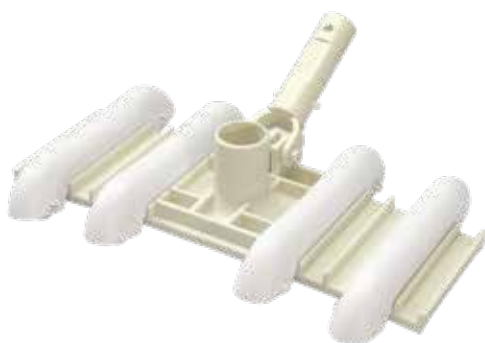

VACUUM HEAD

Vacuum Head

Emaux vacuum heads are made of robust PA / Aluminium materials. These models are designed for heavy-duty use and have a strengthened handle and flexible wheels.

14" Aluminium Vacuum Head
(Ø38mm connection)

Code	Model
9101301	CE310

18" Aluminium Vacuum Head
(Ø38mm connection)

Code	Model
9101302	CE311

18" Aluminium Vacuum Head
(Ø50mm connection)

Code	Model
9101303	CE312

14" Flexible Pool Vacuum Head

Code	Model
88050301	CE301

19" Flexible Pool Vacuum Head

Code	Model
88050304	CE305

Economy Vinyl liner Vacuum Head

Code	Model
88050302	CE302

Deluxe Vinyl liner Vacuum Head

Code	Model
88050303	CE304