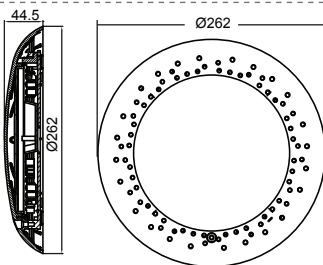

E-Lumen Series Light

..... cont'd on next page

E-Lumen Underwater Light

Waterproof Standard

IP68

Cable

2.5m

Material

ABS + UV stabilizer

Installation

Wall Mounted (Flat Type)

Color

IP68   **CE**   **RoHS COMPLIANT 2011/65/EU**

A PROMISING CHOICE OF

PROFESSIONAL UNDERWATER LIGHT

1. With the best LED technology, Nicheless E-Lumen mounts directly on the wall for simply installation.
2. Concrete & Vinyl Pool Compatible
3. Light-duty of power usage works well with standard 12V transformer

Simple installation

E-Lumen Series Light Product Information

Code	Model	LED Bulb	Watt / Voltage	Illuminance (lux)	Color
88045560	E-Lumen-252	252 LEDs Bulb	20W/12V	346	Cool White (10000K)
88045561	E-Lumen-252	252 LEDs Bulb	20W/12V	415	Warm White (4000K)
88045565	E-Lumen-252	252 LEDs Bulb	20W/12V	52	Blue
88045559	E-Lumen-252	252 LEDs Bulb	20W/12V	166	RGB
88045555	E-Lumen-441	441 LEDs Bulb	35W/12V	550	Cool White (10000K)
88045558	E-Lumen-441	441 LEDs Bulb	35W/12V	613	Warm White (4000K)
88045566	E-Lumen-441	441 LEDs Bulb	35W/12V	78	Blue
88045554	E-Lumen-441	441 LEDs Bulb	35W/12V	273	RGB
88045563	E-Lumen-531	531 LEDs Bulb	50W/12V	608	Cool White (10000K)
88045564	E-Lumen-531	531 LEDs Bulb	50W/12V	634	Warm White (4000K)
88045567	E-Lumen-531	531 LEDs Bulb	50W/12V	158	Blue
88045562	E-Lumen-531	531 LEDs Bulb	50W/12V	316	RGB

Light Color: