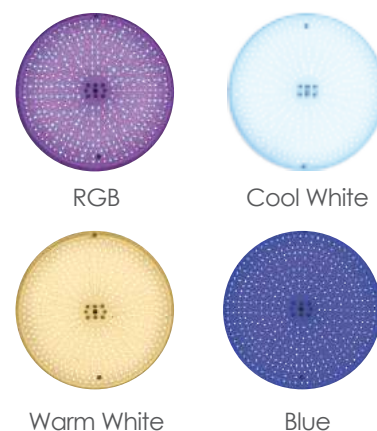

Ultra-Thin 400 LED