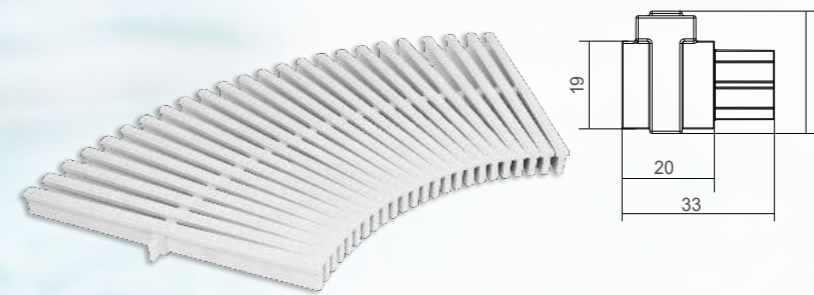

Bendable to fit any shapes of pool.....

Curvable Grating (DE25 Series)

This curvable grating snaps together by single spine to allow an ultimate flexibility. It can be easily adapt to most of the pool shapes. The non-slip surface and solid support enhance the product's safety and logivity.

Product Features

- Materials : ABS
- Standard color : White
- Other colours available for order up to 500 metres

Code	Model	Size
88170212	DE2518	180 x 26 mm (1m)
88170312	DE2520	200 x 26 mm (1m)
88170412	DE2525	250 x 26 mm (1m)
88170512	DE2530	300 x 26 mm (1m)

Curvable PP Grating (DE29 Series)

This modern design curvable grating is made of PP material to achieve both sturdy and cost-effective. It has the most popular dimensions and functions to fit in your designs of different pool shapes.

Product Features

- Materials : Glass filled PP
- Standard color : White
- Other colours available for order up to 500 metres

Code	Model	Size
91600716	DE2919	195 x 22 mm (1m)
91600717	DE2924	244 x 22 mm (1m)
91600718	DE2929	297 x 22 mm (1m)