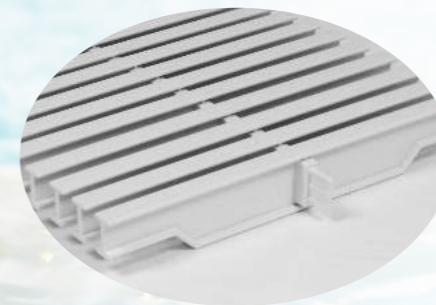

Bendable to fit any shapes of pool.....

Curvable Grating (DE25 Series)

This curvable grating snaps together by single spine to allow an ultimate flexibility. It can be easily adapt to most of the pool shapes. The non-slip surface and solid support enhance the product's safety and logivity.

Product Features

- Materials : ABS
- Standard color : White
- Other colours available for order up to 500 metres

Code	Model	Size
88170212	DE2518	180 x 26 mm (1m)
88170312	DE2520	200 x 26 mm (1m)
88170412	DE2525	250 x 26 mm (1m)
88170512	DE2530	300 x 26 mm (1m)

Curvable PP Grating (DE29 Series)

This modern design curvable grating is made of PP material to achieve both sturdy and cost-effective. It has the most popular dimensions and functions to fit in your designs of different pool shapes.

Product Features

- Materials : Glass filled PP
- Standard color : White
- Other colours available for order up to 500 metres

Code	Model	Size
91600716	DE2919	195 x 22 mm (1m)
91600717	DE2924	244 x 22 mm (1m)
91600718	DE2929	297 x 22 mm (1m)