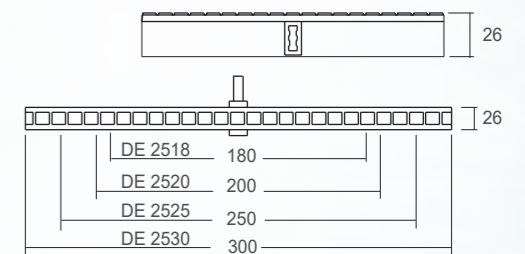

Bendable to fit any shapes of pool.....

Curvable Grating (DE25 Series)

This curvable grating snaps together by single spine to allow an ultimate flexibility. It can be easily adapt to most of the pool shapes. The non-slip surface and solid support enhance the product's safety and logivity.

Product Features

- Materials : ABS
- Standard color : White
- Other colours available for order up to 500 metres

Code	Model	Size
88170212	DE2518	180 x 26 mm (1m)
88170312	DE2520	200 x 26 mm (1m)
88170412	DE2525	250 x 26 mm (1m)
88170512	DE2530	300 x 26 mm (1m)

Curvable PP Grating (DE29 Series)

This modern design curvable grating is made of PP material to achieve both sturdy and cost-effective. It has the most popular dimensions and functions to fit in your designs of different pool shapes.

Product Features

- Materials : Glass filled PP
- Standard color : White
- Other colours available for order up to 500 metres

Code	Model	Size
91600716	DE2919	195 x 22 mm (1m)
91600717	DE2924	244 x 22 mm (1m)
91600718	DE2929	297 x 22 mm (1m)