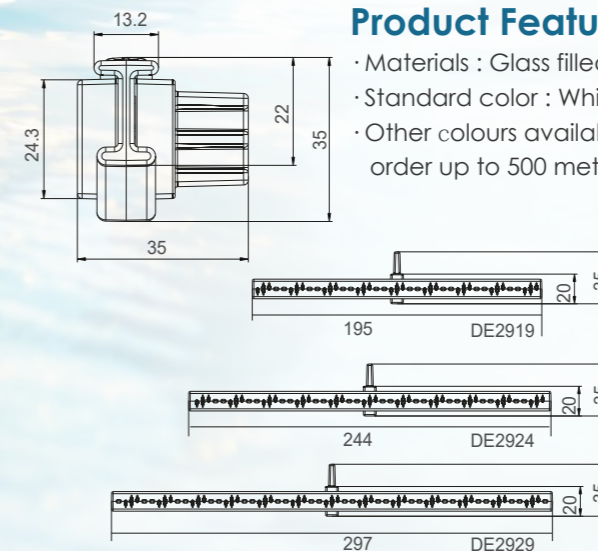

Bendable to fit any shapes of pool.....

Curvable Grating (DE25 Series)

This curvable grating snaps together by single spine to allow an ultimate flexibility. It can be easily adapt to most of the pool shapes. The non-slip surface and solid support enhance the product's safety and logivity.

Product Features

- Materials : ABS
- Standard color : White
- Other colours available for order up to 500 metres

Code	Model	Size
88170212	DE2518	180 x 26 mm (1m)
88170312	DE2520	200 x 26 mm (1m)
88170412	DE2525	250 x 26 mm (1m)
88170512	DE2530	300 x 26 mm (1m)

Curvable PP Grating (DE29 Series)

This modern design curvable grating is made of PP material to achieve both sturdy and cost-effective. It has the most popular dimensions and functions to fit in your designs of different pool shapes.

Product Features

- Materials : Glass filled PP
- Standard color : White
- Other colours available for order up to 500 metres

Code	Model	Size
91600716	DE2919	195 x 22 mm (1m)
91600717	DE2924	244 x 22 mm (1m)
91600718	DE2929	297 x 22 mm (1m)